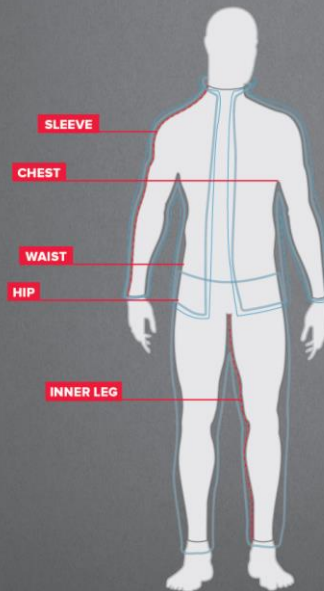

SIZE CHARTS SKIWEAR

MENS		S	M	L	XL	XXL
SLEEVE	INCHES	33	34	35	36	37
	CM	84	86	89	91	94
CHEST	INCHES	37	40	42	45	48
	CM	95	101	107	115	123
	GRADE	6	6	6	8	8
WAIST	INCHES	30	33	35	38	41
	CM	77	83	89	97	105
	GRADE	6	6	6	8	8
HIP	INCHES	38	40	43	46	49
	CM	96	102	108	116	124
	GRADE	6	6	6	8	8
INNERLEG	INCHES	31	32	33	34	35
	CM	79	81	84	86	89

WOMENS		XS	S	M	L	XL
SLEEVE	INCHES	30	31	32	33	33
	CM	76	79	81	84	84
CHEST	INCHES	31	34	36	39	43
	CM	80	86	92	98	108
	GRADE	6	6	6	6	8
WAIST	INCHES	25	27	30	32	36
	CM	63	69	75	81	91
	GRADE	6	6	6	6	8
HIP	INCHES	35	37	39	42	46
	CM	88	94	100	106	116
	GRADE	6	6	6	6	8
INNERLEG	INCHES	29	30	31	32	32
	CM	74	76	79	81	81

FINDING YOUR MEASUREMENTS

SLEEVE

CHEST

WAIST

Measure around your waist at the narrowest part.

HIP

Measure around your hips at the widest part.

INNER LEG